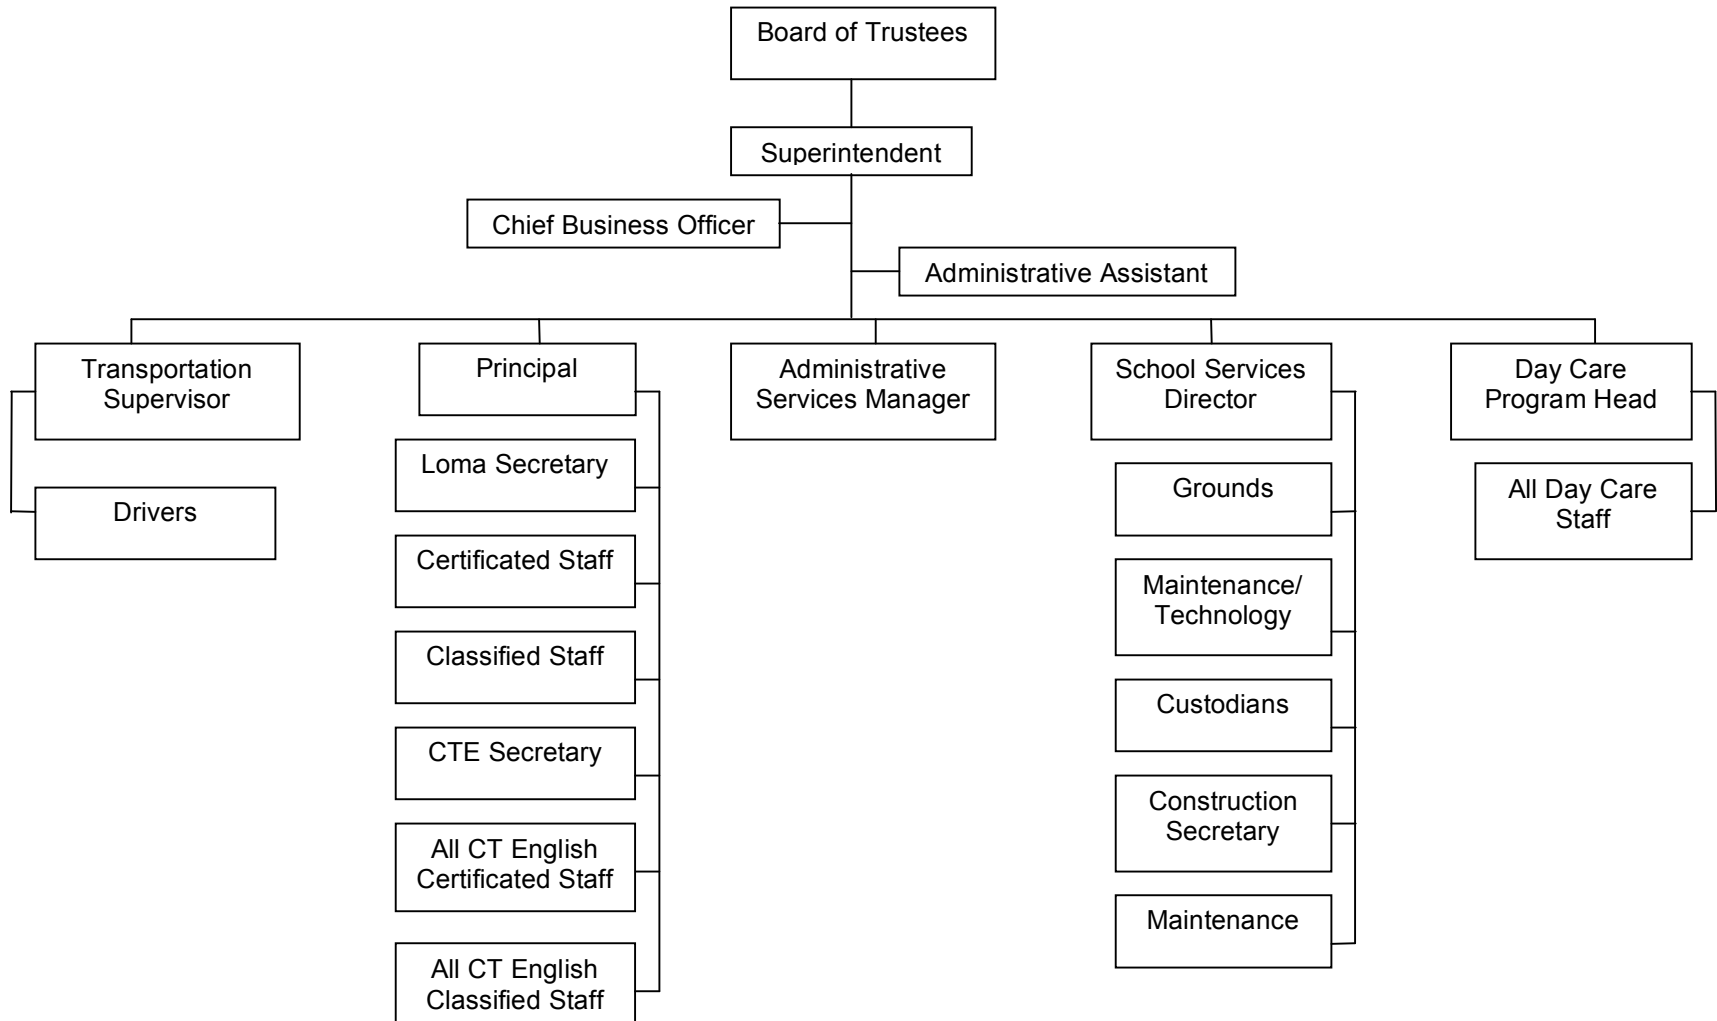

LOMA PRIETA JOINT UNION ELEMENTARY SCHOOL DISTRICT Organizational Chart

Board Adopted: 09/12/07