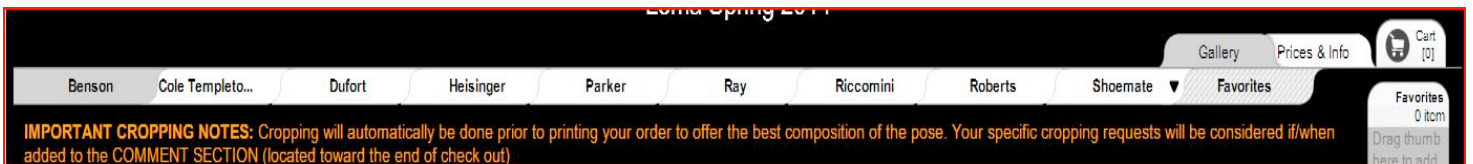

Spring Pictures Gallery is now open

Please follow the steps below to view/purchase your students spring pictures.

Go To: www.jimnelsonphotography.com

Click On: Studio Online

Event Code: (lomaspring2016)

(Parents who don't have internet access, contact our studio for an alternate option for viewing)

Once you have logged into the gallery, you will see a header/tabs with your teachers name, please select the appropriate tab to find your students pictures.

- 1) All orders placed by May 6 will be delivered to the school before school ends in June.
- 2) All orders placed after May 6 will automatically have a \$4.50 shipping/handling charge added and will be mailed directly to your home.